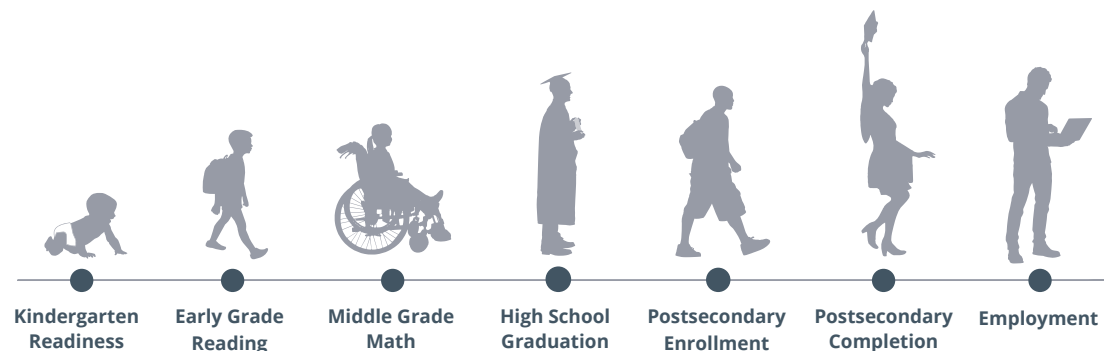

StriveTogether expands economic mobility for children by improving cradle-to-career outcomes. We partner with the StriveTogether Cradle to Career Network as they build the civic infrastructure that enables their communities to get better results for every child.

Civic infrastructure is the way a community holds itself collectively accountable for eliminating disparities and creating opportunities. A strong civic infrastructure ensures that every child is supported to thrive through equitable access to education, employment, health care, housing and more.

When institutions and communities structure their work around the needs of young people, we can improve the cradle-to-career outcomes that lead to economic mobility.

Measuring key milestones

Our network members get better results for youth from cradle to career, measuring key milestones to track their progress.

These seven milestones are critical steps on the path to economic mobility. For instance, when students have what they need to be proficient in reading by the end of third grade, they're four times more likely to complete high school.¹ Individuals supported to complete high school earn about 23% more than individuals who don't graduate.² And for each level of education reached after high school, earning potential increases.³

The Cradle-to-Career Continuum

¹ The Annie E. Casey Foundation (2012)

² U.S. Bureau of Labor Statistics (2021)

³ Northeastern University (2020)

Watch our [video](#).

To learn more, visit StriveTogether.org, send us a message at StriveTogether.org/contact or call us at 513.929.1150.